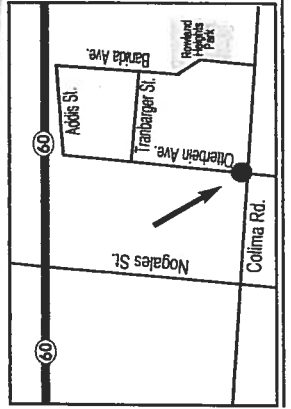

FREE DINNER!
MAJOR DOOR PRIZES!
& FREE GIFT
WHILE SUPPLIES LAST